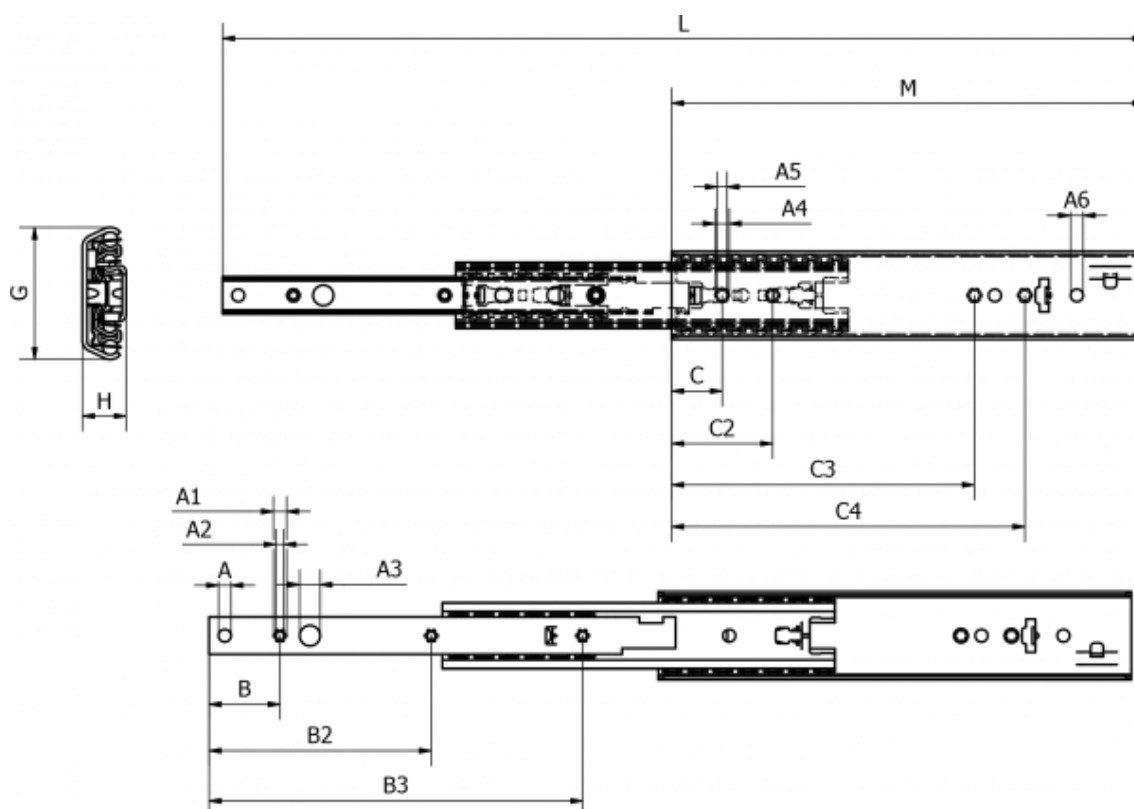

Article number: 11112S61

Description: Thomas Regout Telescopic Slide 11112S49 ULF HD E, 3-piece
Length 800 mm / load cap. 121 kg / extension 800 mm

Measures

A = 8	B2 = 141	L = 585
A1 = 8.1	B3 = 237	Load capacity = 94
A2 = 5.1	C = 32	M = 300
A3 = 13	C2 = 64	
A4 = 9	C3 = 192	
A5 = 6.5	C4 = 224	
A6 = 8	G = 55.8	
B = 45	H = 18.5	